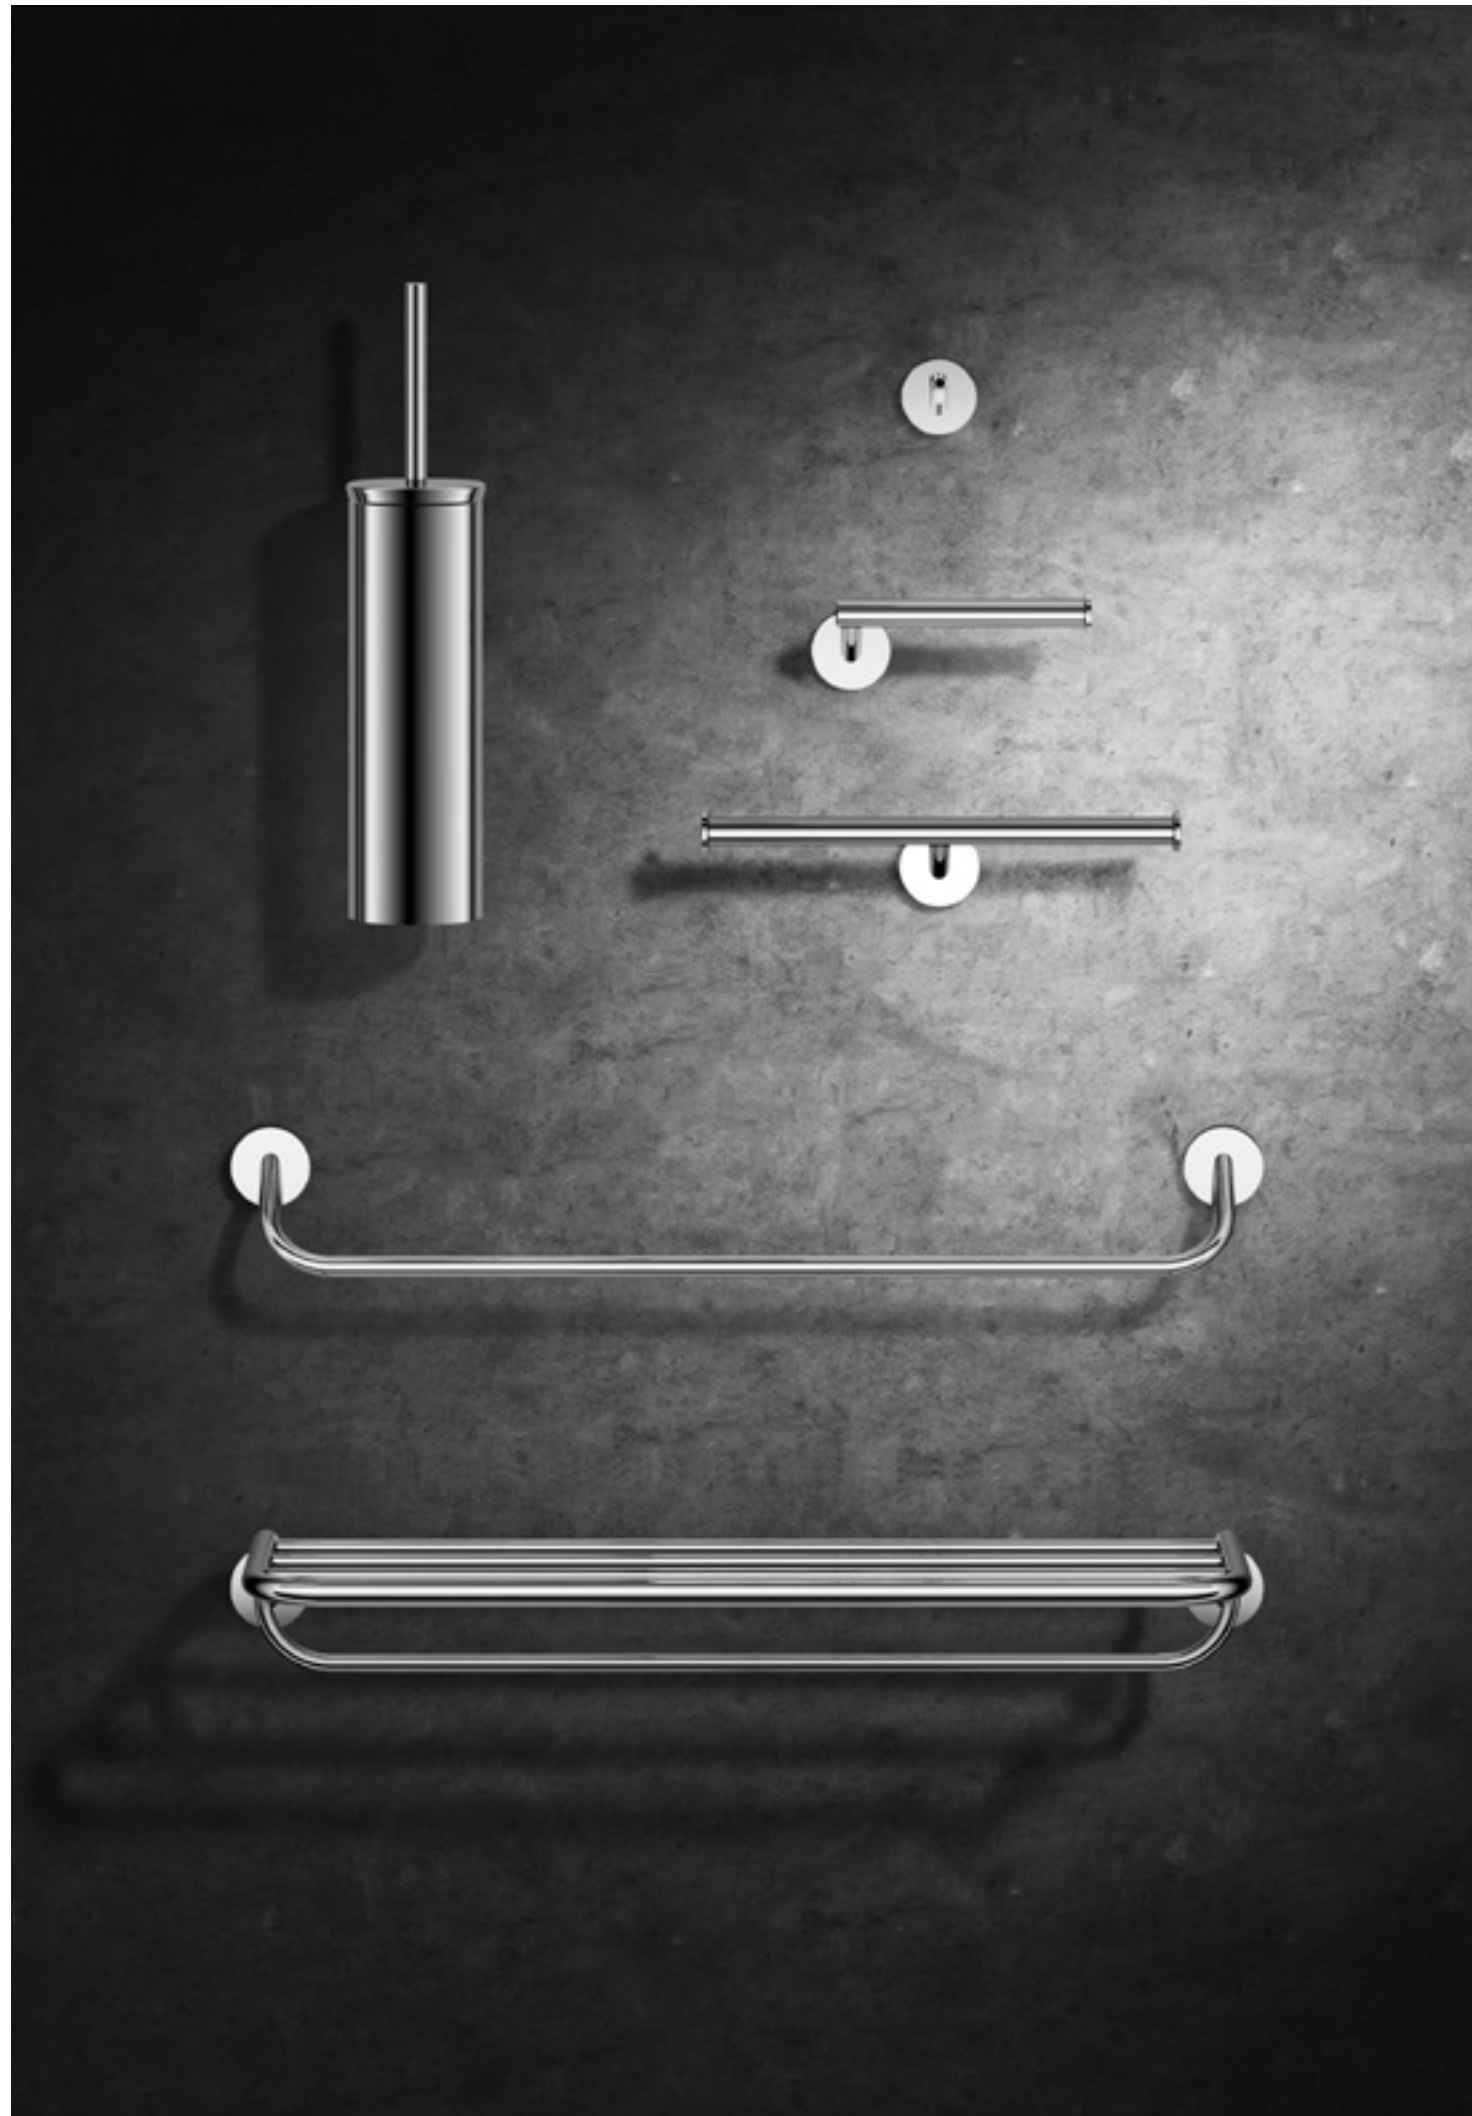

accessories

WC5321

Robe hook

WC5323

Toilet Tissue Holder

WC5325

Double Toilet Tissue Holder

WC5327

Towel Bar

WC5338

Towel Shelf

WC5326

Toilet Brush