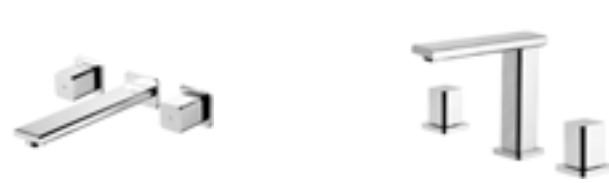

818050101

Basin faucet wall mounted
Spout Reach:
(L)201mm / (H)120mm