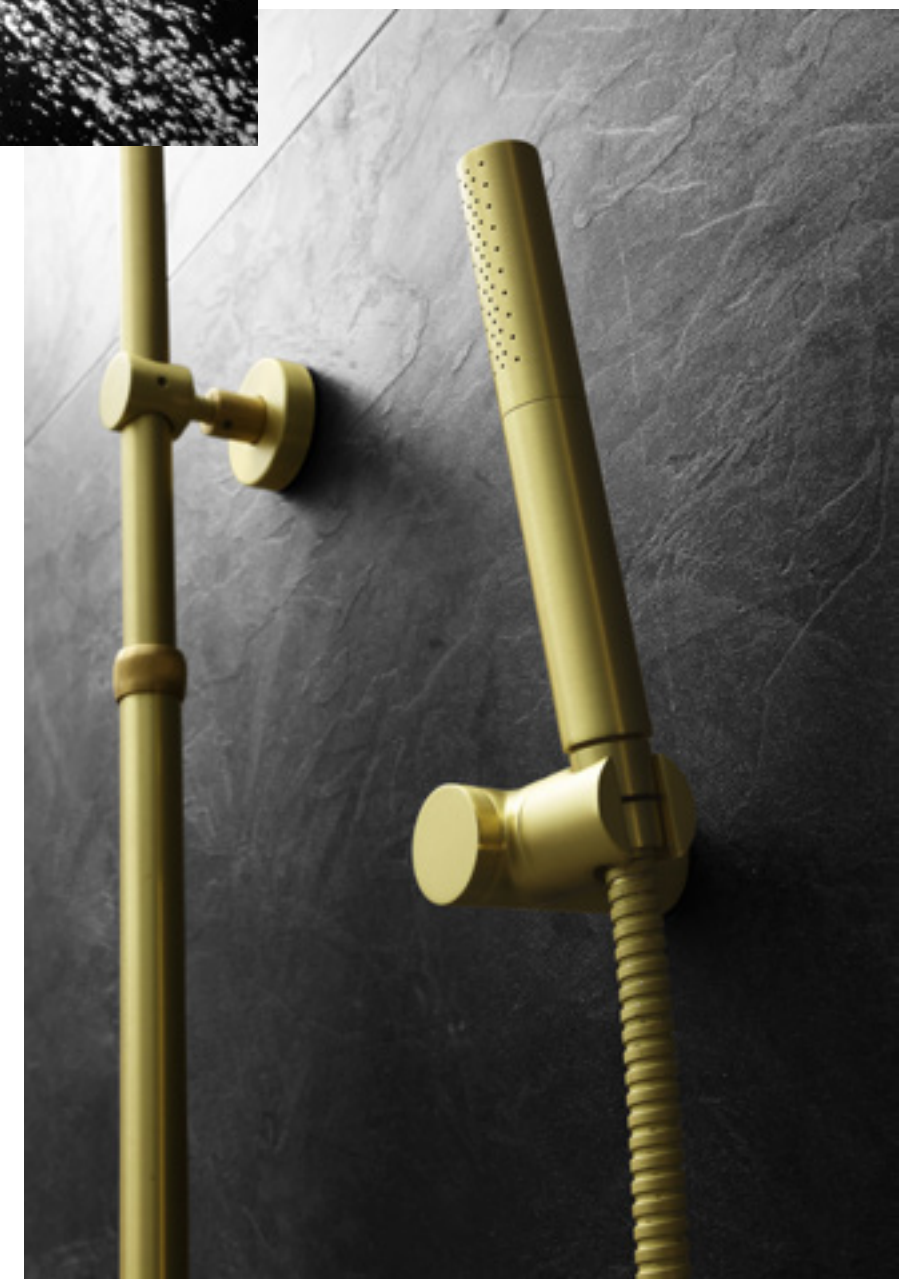

THE NATURE OF FANTASY, RICH FOREVER YOUNG SECRET. CARRYING THE DETERMINATION OF HUMAN PERSISTENCE, ALL THE WAY FORWARD.