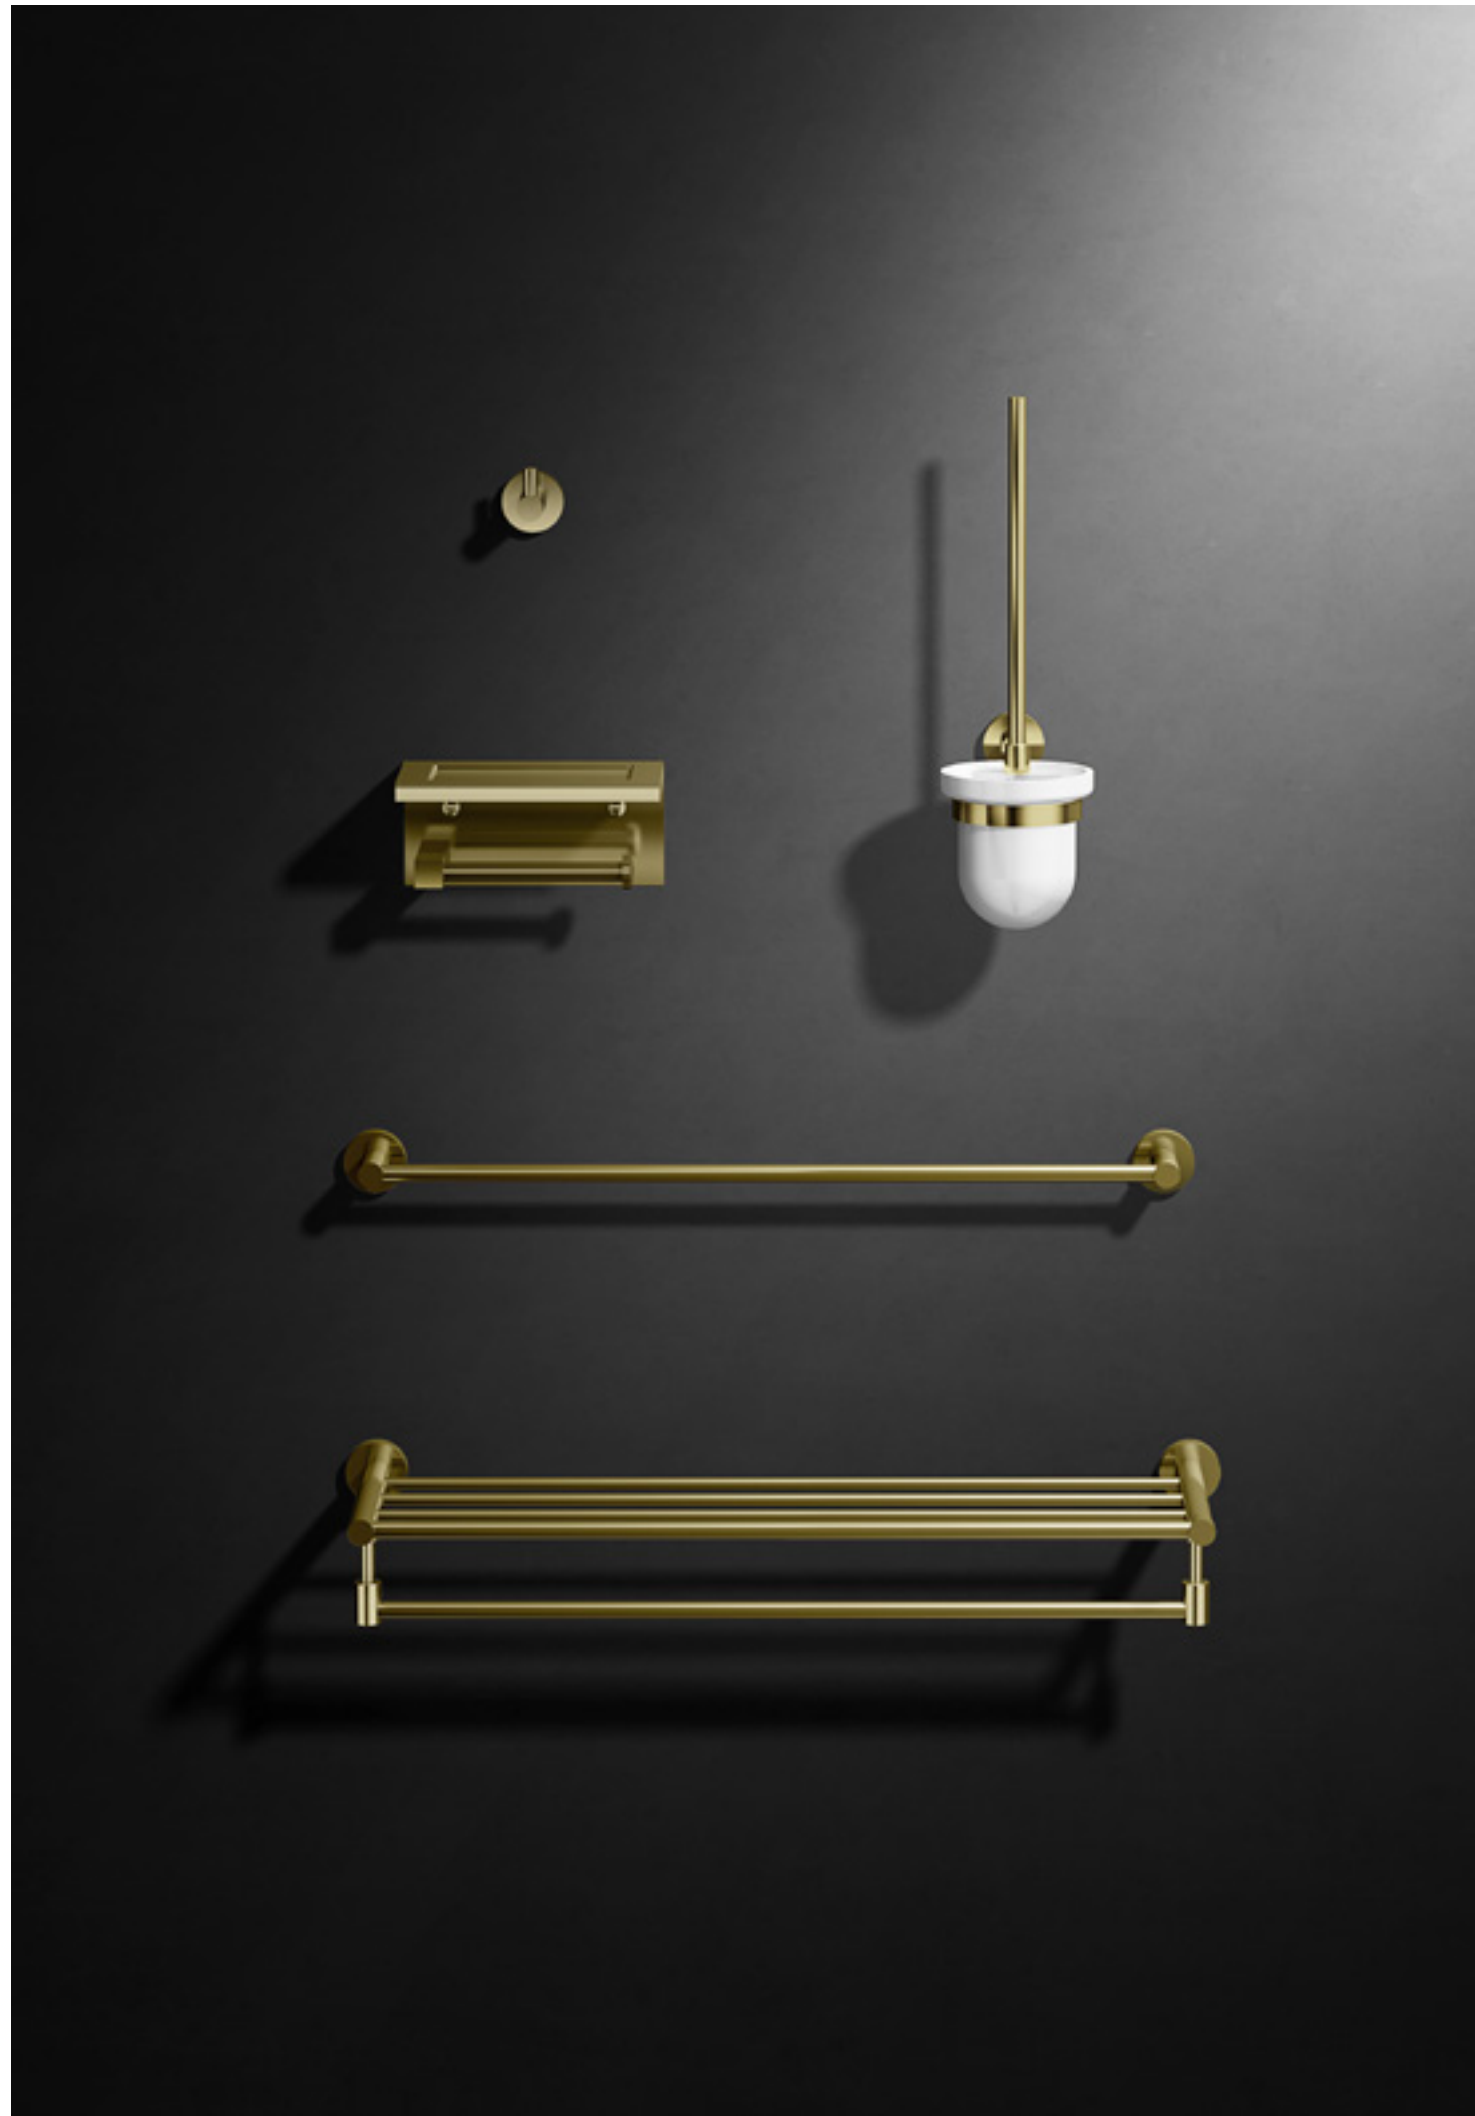

### CA6025

Thermostatic revealed shower set  
Spout Reach:  
(L)408mm / (H)1300mm

### LA6027

Perfect shower set with Thermostatic

## accessories

**WA5901**

Robe hook

**WA5909**

Towel Bar

**WA5908**

Toilet Brush

**WA5823**

Toilet Tissue Holder

**WA5911**

Towel Shelf