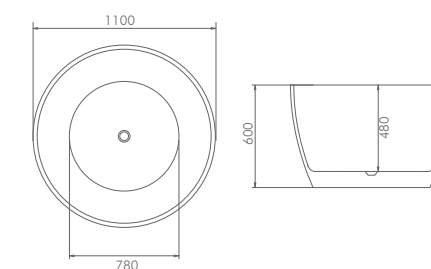

Installation: Put on hold type
Material: Acrylic
Color: Matte black and white
Size: 1100×600mm

安装方式: 搁置式
材质: 亚克力
颜色: 哑光黑白
尺寸: 1100×600mm