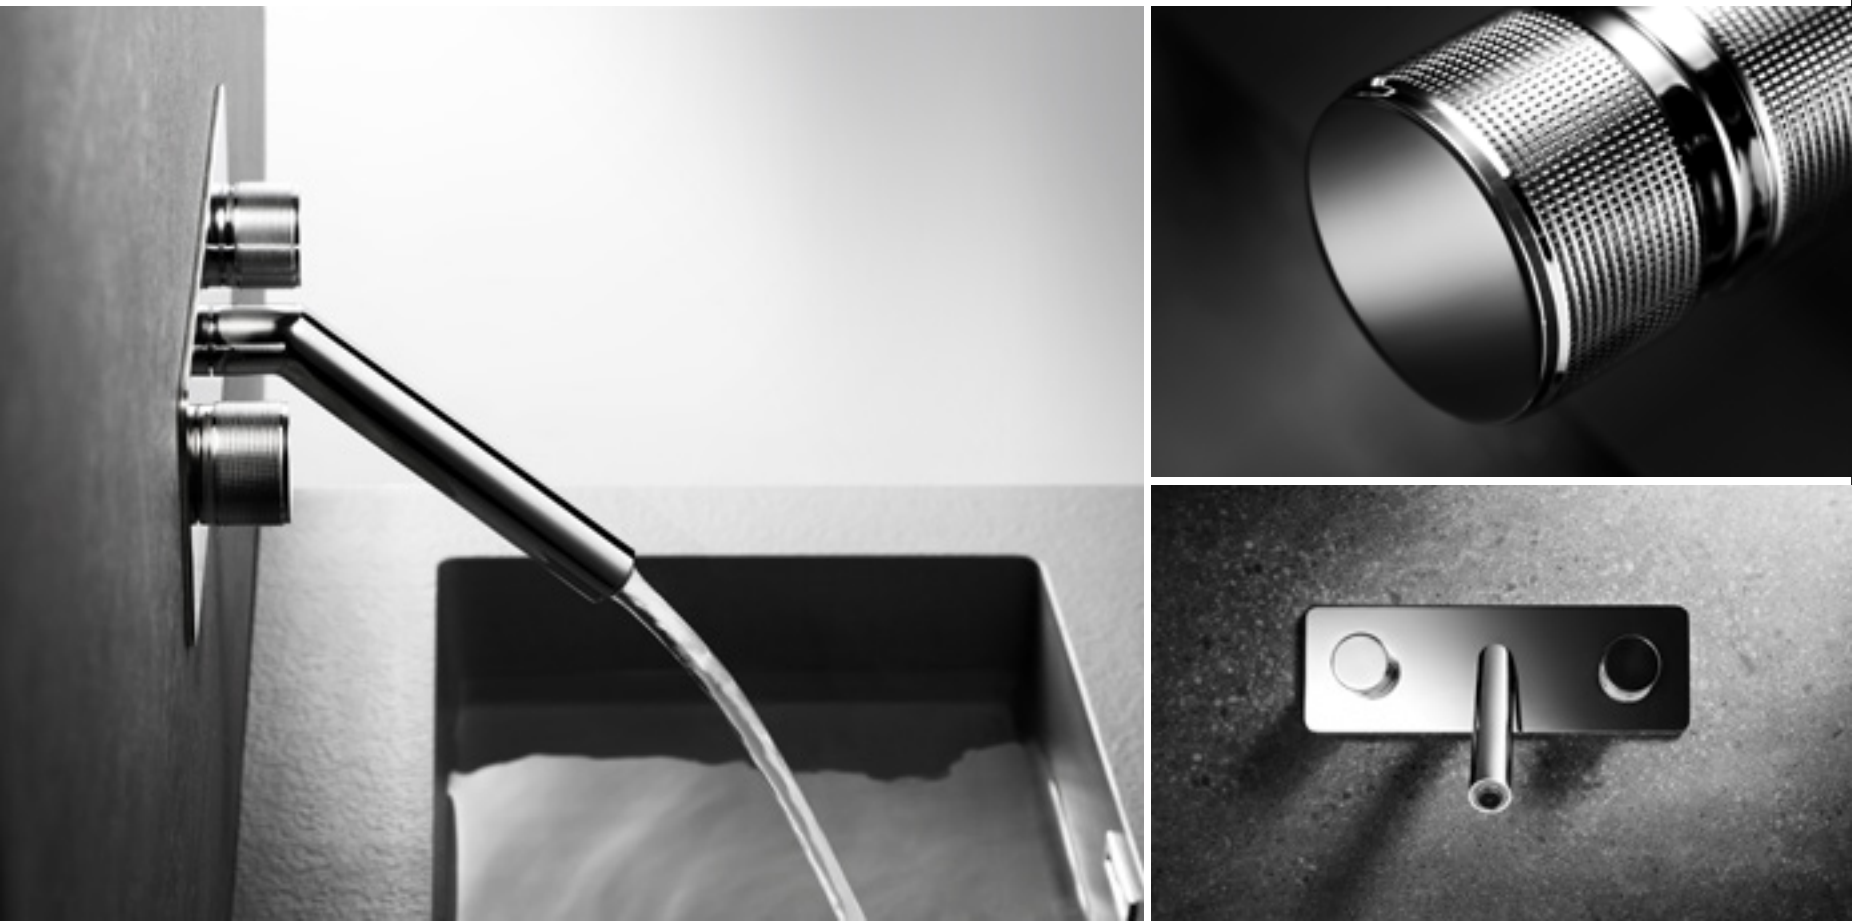

ULTIMATE PERFECTION

COMFORT AND NATURE COME
FROM COUNTLESS TECHNICAL
SUBLIMATION, SCIENCE AND AESTHETICS
HARMONIOUSLY INTEGRATE, AND HEALTHY
LIFE COMES FROM ULTIMATE PERFECTION.