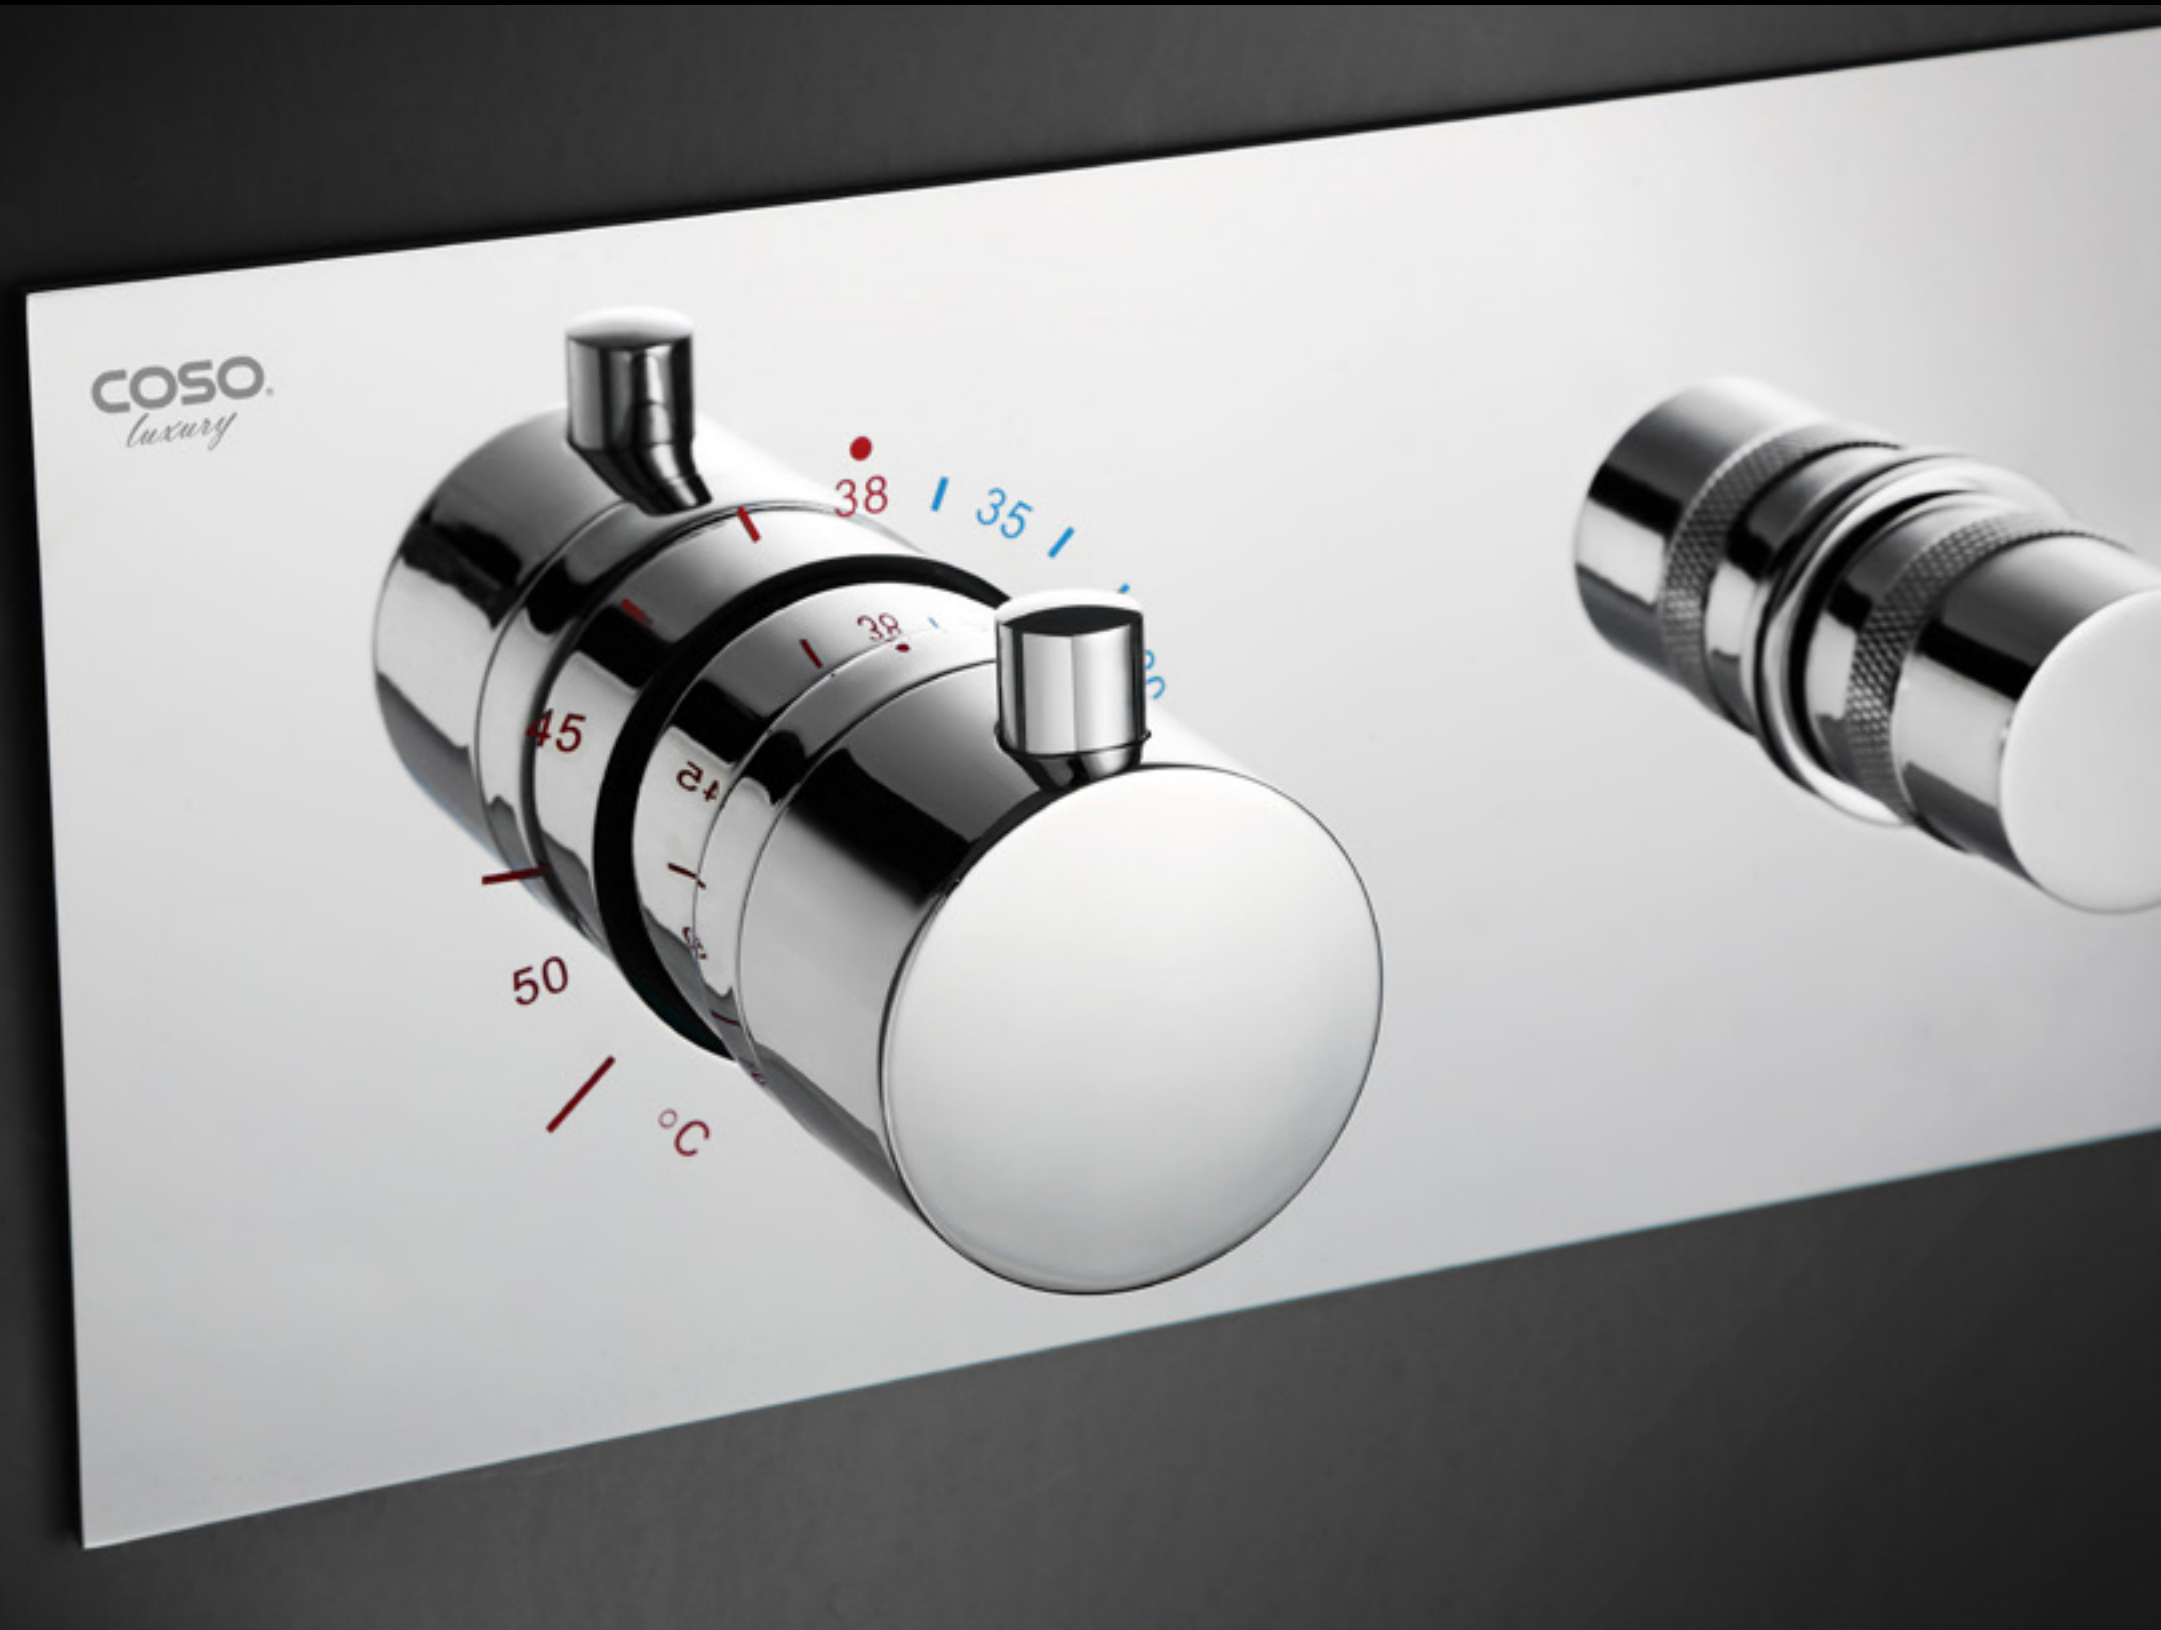

HIGH-END

BREAKING THROUGH THE BOUNDARIES, THE SPECULAR SURFACE UNIFORMLY REFLECTS THE CHARMING LUSTER. PERFECT CUT SURFACES AND EDGES. POLISHED, THE SUBTLETIES REVEAL HIGH FASHION.