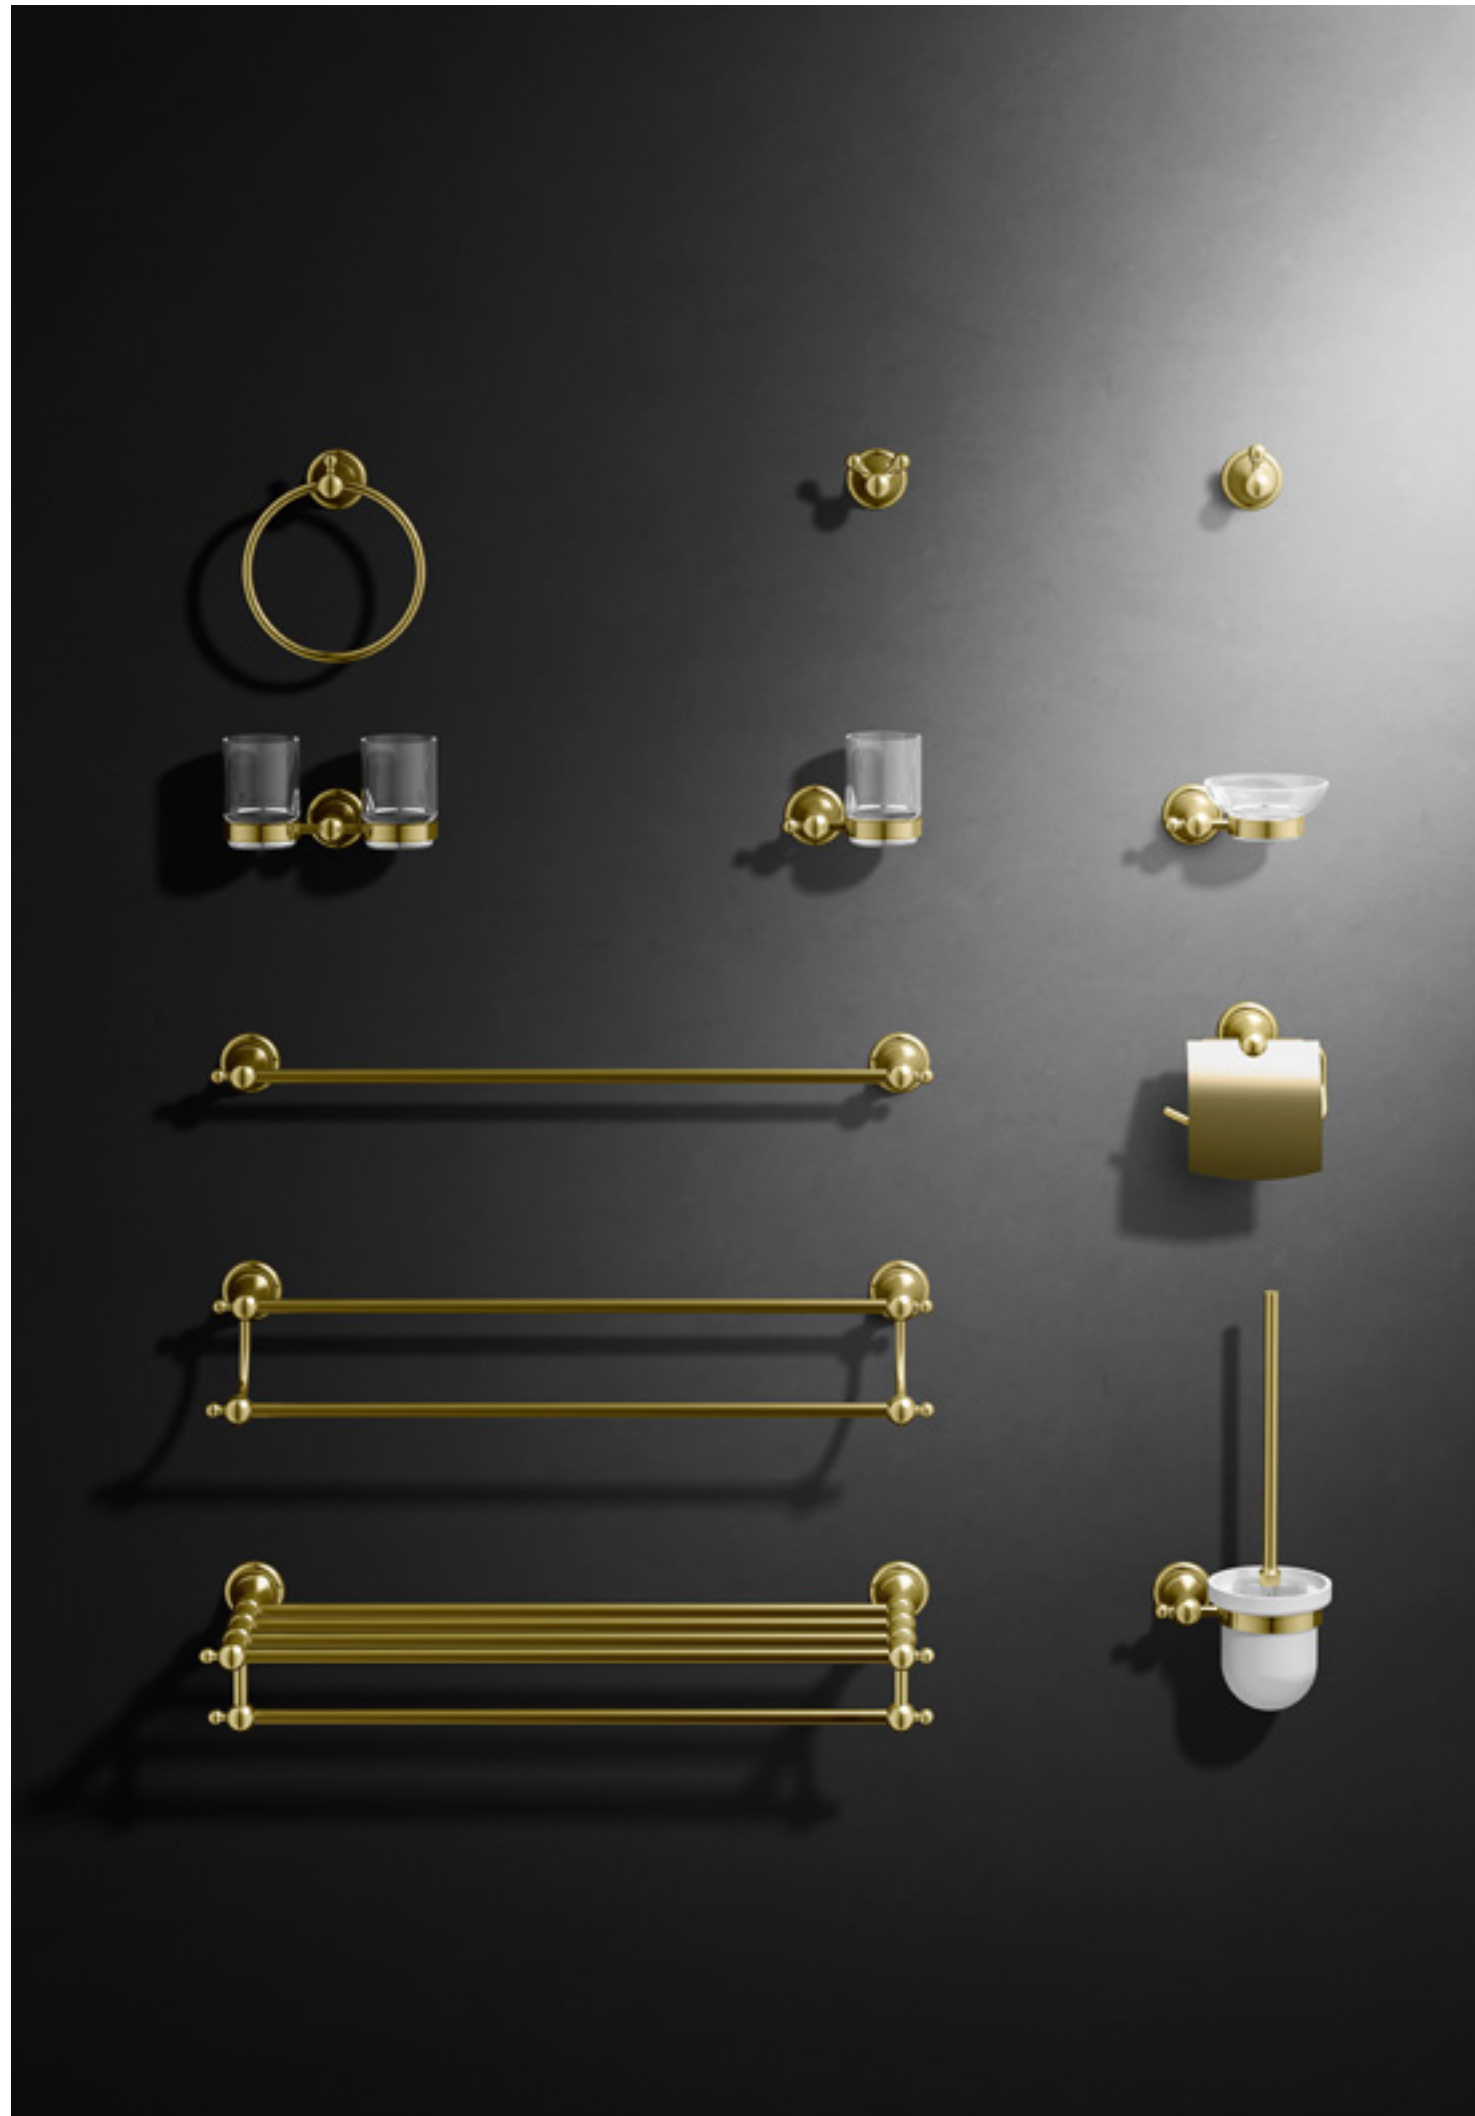

## shower

●  
**LA1040**

Perfect shower set with Thermostatic  
Spout Reach:  
(L)411mm / (H)1200mm

## accessories

●  
**WA5201**

Robe hook

●  
**WA5206**

Tumbler

●  
**WA5203**

Toilet Tissue Holder

●  
**WA5204**

Towel Ring

●  
**WA5202**

Double robe hook

●  
**WA5207**

Double Tumbler

●  
**WA5205**

Soap dish

●  
**WA5208**

Toilet Brush

accessories

WA5209  
Towel Bar

WA5210  
Double Towel bar

WA5211  
Towel Shelf