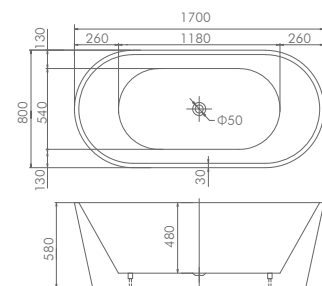

# HAVE A REST

MAN IS A SENSORY CREATURE. MILLIONS OF TACTILE SENSORS LINE THE HUMAN SKIN. TACTILE CONTACT IS MORE POWERFUL THAN VISUAL OR AUDITORY STIMULI.

pedestal  
basin

●  
**TC-30662**

Size: 400×400×850mm