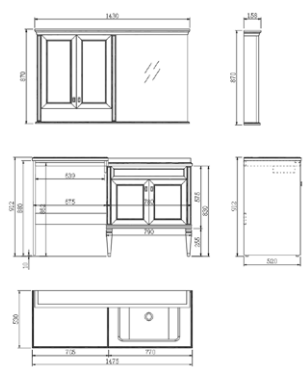

# ATHENA

SERIES

1

2

3

WP-66208A-08

主柜: 780X580X830mm  
面盆: 525X370X200mm  
台面: 800X590X36mm  
镜柜: 690X158X870mm  
颜色: 墨绿灰

WP-66208B