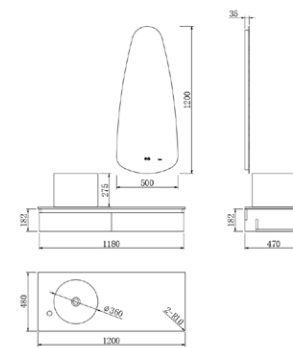

## PATRICIA Series

1

2

YP-67830-12

主柜: 1180X470X182mm  
面盆:  $\Phi$ 360X275mm  
台面: 1200X480X18mm  
镜子: 1200X500X35mm  
颜色: 爵士白

YP-67830-18

主柜: 1780X470X182mm  
面盆:  $\Phi$ 360X275mm  
台面: 1800X480X18mm  
镜子: 1800X1000X35mm  
颜色: 爵士白