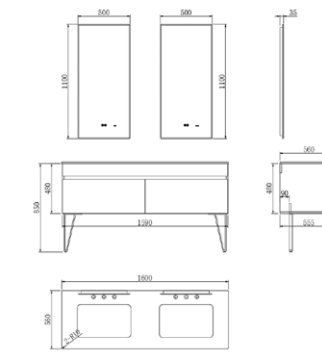

# NOBLENESS

Nordic style

IBLUE Series

1

2

YP-67012-12

主柜: 1190X535X850mm  
 面盆: 525X370X200mm  
 台面: 1200X540X15mm  
 镜子: 500X1100X35mm  
 颜色: 深蓝色

YP-67012-16