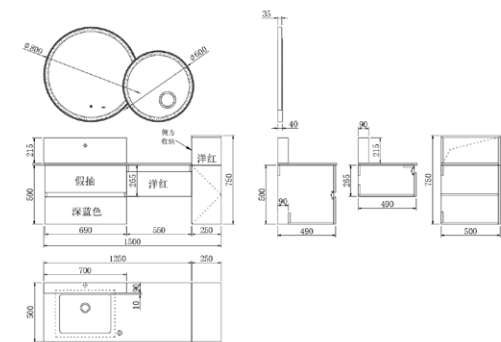

# LESS IS MORE

Practical aesthetics

BAUHAUS *Series*

1

YP-67820-15

主柜 1: 690X490X500mm  
 主柜 2: 550X490X265mm  
 侧柜: 250X500X750mm  
 面盆: 500X395X180mm  
 台面: 1250X500X15mm  
 镜子: 1268X800X35mm  
 颜色: 深蓝色 洋红色