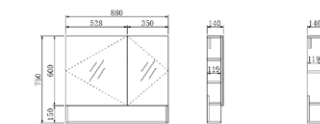

# HARMONIOUS

Leisurely and comfortable

PUZZLE Series

1

2

YP-67208B-08

主柜: 780X530X480mm  
面盆: 525X370X200mm  
台面: 800X540X15mm  
镜柜: 780X140X750mm  
颜色: 哑黑色 爵士白

YP-67208B-10