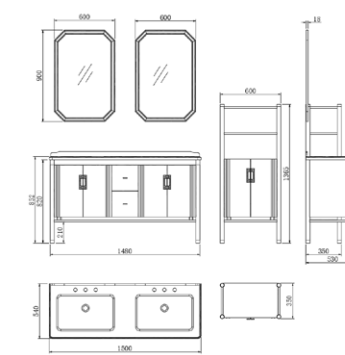

## NEO CHINESE Series

1

2

WP-66112

主柜: 1180X530X820mm  
 侧柜: 600X350X1365mm  
 面盆: 525X370X200mm  
 台面: 1200X540X32mm  
 镜子: 600X900X18mm  
 颜色: 高雅棕

WP-66115

主柜: 1480X530X820mm  
 侧柜: 600X350X1365mm  
 面盆: 525X370X200mm  
 台面: 1500X540X32mm  
 镜子: 600X900X18mm  
 颜色: 高雅棕