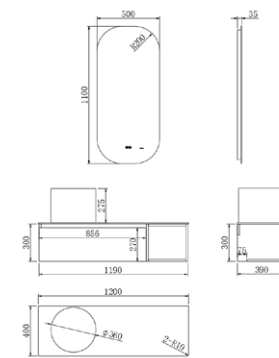

## INTERSECT *Series*

1

2

WP-67713-12

主柜: 1190X390X300mm  
 面盆:  $\Phi$ 360X275mm  
 台面: 1200X400X11mm  
 镜子: 500X1100X35mm  
 颜色: 哑光灰

WP-67713-18

主柜: 1790X390X300mm  
 面盆:  $\Phi$ 360X275mm  
 台面: 1800X400X11mm  
 镜子: 500X1100X35mm  
 颜色: 哑光灰