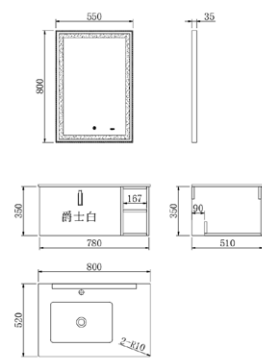

# BERTHA

SERIES

1

2

3

YP-66701-08

主柜: 780X510X350mm  
面盆: 525X370X200mm  
台面: 800X520X12mm  
镜柜: 550X800X35mm  
颜色: 哑黑色 爵士白

YP-66701-10