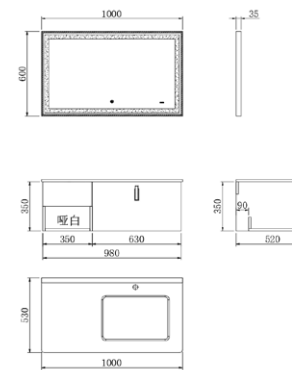

## CLEMANT Series

1

2

3

YP-66702-10

主柜: 980X520X350mm  
面盆: 525X370X200mm  
台面: 1000X530X12mm  
镜子: 1000X600X35mm  
颜色: 咖啡木纹 哑白色

YP-66702-12

主柜: 1180X520X350mm  
面盆: 525X370X200mm  
台面: 1200X530X12mm  
镜子: 1200X600X35mm  
颜色: 咖啡木纹 哑白色

YP-66702-16

主柜: 1580X550X350mm  
面盆: 595X395X200mm  
台面: 1600X560X12mm  
镜子: 1600X700X35mm  
颜色: 咖啡木纹 哑白色