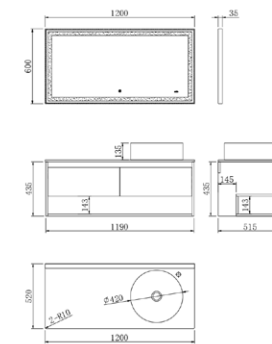

# PURE AND ELEGANT

Simple and pure

IDOREEN *Series*

1

2

YP-67712-12

主柜: 1190X515X435mm  
面盆:  $\Phi$ 420X135mm  
台面: 1200X520X15mm  
镜子: 1200X600X35mm  
颜色: 丹青蓝

YP-67712-16