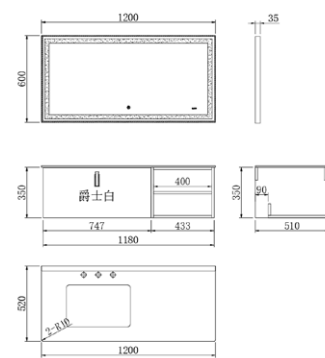

YP-66701-12

主柜: 1180X510X350mm
面盆: 525X370X200mm
台面: 1200X520X12mm
镜子: 1200X600X35mm
颜色: 哑黑色 爵士白