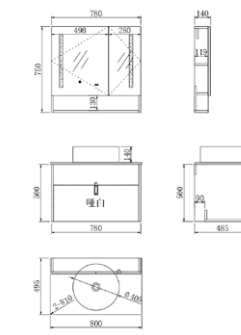

# MAKE IT SIMPLE

Change complex from simple

IULE *Series*

1

2

3

YP-63210A-06

主柜: 580X485X500mm  
面盆:  $\Phi$ 405X140mm  
台面: 600X495X15mm  
镜柜: 550X140X750mm  
颜色: 石纹水泥灰 哑白色