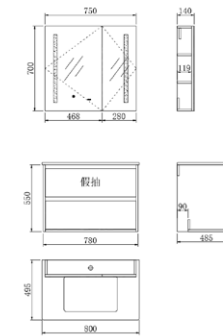

# CUSTOMIZATION

Clean and concise

WHITE Series

1

2

3

YP-67850W-06

主柜: 580X485X550mm  
一体盆: 600X495X20mm  
镜柜: 550X140X750mm  
颜色: 哑白色

YP-67850W-08

主柜: 780X485X550mm  
一体盆: 800X495X20mm  
镜柜: 750X140X700mm  
颜色: 哑白色

YP-67850W-10

主柜: 980X485X550mm  
一体盆: 1000X495X20mm  
镜柜: 900X140X700mm  
颜色: 哑白色