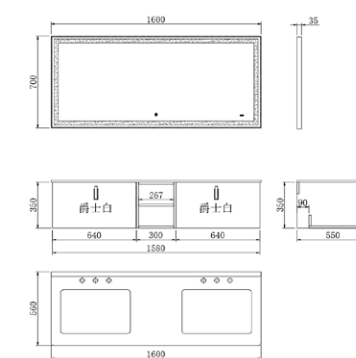

YP-66701-16

主柜: 1580X550X350mm
面盆: 595X395X200mm
台面: 1600X560X12mm
镜子: 1600X700X35mm
颜色: 哑黑色 爵士白