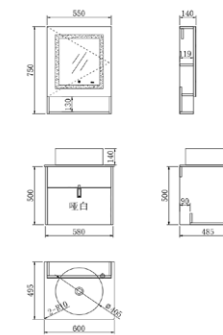

# MAKE IT SIMPLE

Change complex from simple

IULE *Series*

1

2

3

YP-63210A-06

主柜: 580X485X500mm  
面盆:  $\Phi$ 405X140mm  
台面: 600X495X15mm  
镜柜: 550X140X750mm  
颜色: 石纹水泥灰 哑白色