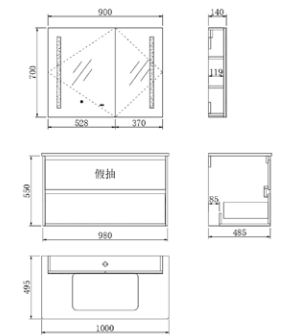

# CUSTOMIZATION

Clean and concise

WHITE Series

1

2

3

YP-67850W-06

主柜: 580X485X550mm  
一体盆: 600X495X20mm  
镜柜: 550X140X750mm  
颜色: 哑白色

YP-67850W-08

主柜: 780X485X550mm  
一体盆: 800X495X20mm  
镜柜: 750X140X700mm  
颜色: 哑白色

YP-67850W-10

主柜: 980X485X550mm  
一体盆: 1000X495X20mm  
镜柜: 900X140X700mm  
颜色: 哑白色