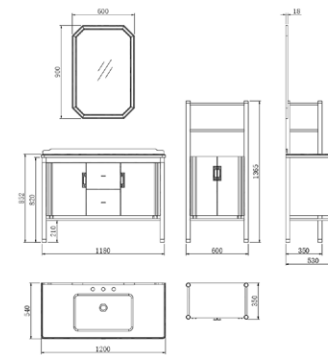

## NEO CHINESE Series

1

2

WP-66112

主柜: 1180X530X820mm  
 侧柜: 600X350X1365mm  
 面盆: 525X370X200mm  
 台面: 1200X540X32mm  
 镜子: 600X900X18mm  
 颜色: 高雅棕

WP-66115

主柜: 1480X530X820mm  
 侧柜: 600X350X1365mm  
 面盆: 525X370X200mm  
 台面: 1500X540X32mm  
 镜子: 600X900X18mm  
 颜色: 高雅棕