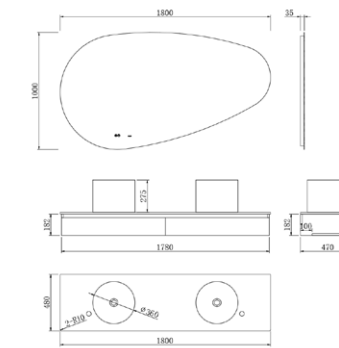

## PATRICIA Series

1

2

YP-67830-12

主柜: 1180X470X182mm  
面盆:  $\Phi$ 360X275mm  
台面: 1200X480X18mm  
镜子: 1200X500X35mm  
颜色: 爵士白

YP-67830-18

主柜: 1780X470X182mm  
面盆:  $\Phi$ 360X275mm  
台面: 1800X480X18mm  
镜子: 1800X1000X35mm  
颜色: 爵士白