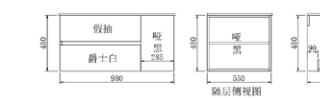

# HARMONIOUS

Leisurely and comfortable

PUZZLE Series

1

2

YP-67208B-08

主柜: 780X530X480mm  
面盆: 525X370X200mm  
台面: 800X540X15mm  
镜柜: 780X140X750mm  
颜色: 哑黑色 爵士白

YP-67208B-10