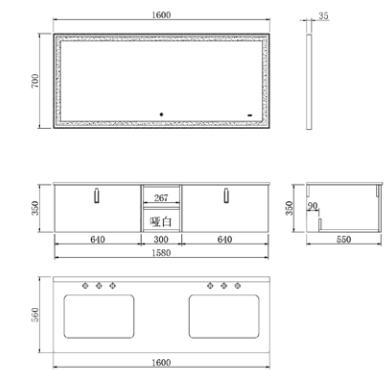

## CLEMANT Series

1

2

3

YP-66702-10

主柜: 980X520X350mm  
面盆: 525X370X200mm  
台面: 1000X530X12mm  
镜子: 1000X600X35mm  
颜色: 咖啡木纹 哑白色

YP-66702-12

主柜: 1180X520X350mm  
面盆: 525X370X200mm  
台面: 1200X530X12mm  
镜子: 1200X600X35mm  
颜色: 咖啡木纹 哑白色

YP-66702-16

主柜: 1580X550X350mm  
面盆: 595X395X200mm  
台面: 1600X560X12mm  
镜子: 1600X700X35mm  
颜色: 咖啡木纹 哑白色