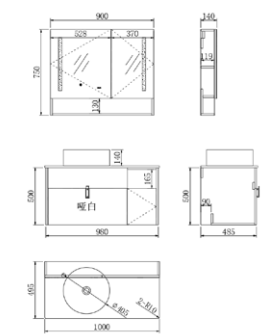

YP-63210A-10

主柜: 980X485X500mm
面盆: Φ 405X140mm
台面: 1000X495X15mm
镜柜: 900X140X750mm
颜色: 石纹水泥灰 哑白色