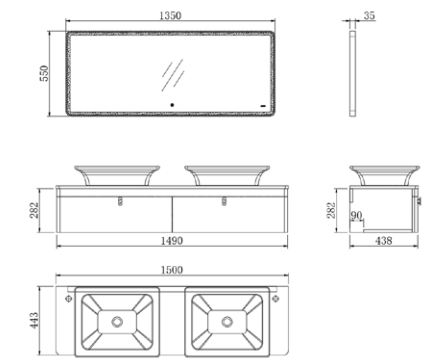

## IDES Series

1

2

3

WP-66010A

主柜: 990X438X282mm  
面盆: 550X450X125mm  
台面: 1000X443X11mm  
镜子: 900X500X35mm  
颜色: 高级灰

WP-66012A

主柜: 1190X438X282mm  
侧柜: 398X298X789mm  
层板: 660X110X3mm  
面盆: 550X450X125mm  
台面: 1200X443X11mm  
侧柜台面: 402X300X11mm  
镜子:  $\Phi$ 800X35mm  
颜色: 高级灰