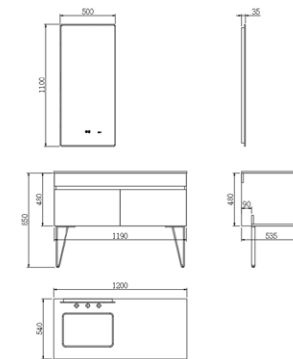

YP-67012-12

主柜: 1190X535X850mm
面盆: 525X370X200mm
台面: 1200X540X15mm
镜子: 500X1100X35mm
颜色: 深蓝色