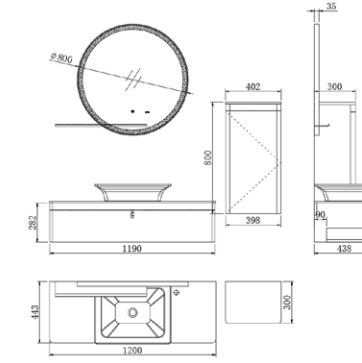

## IDES Series

1

2

3

WP-66010A

主柜: 990X438X282mm  
面盆: 550X450X125mm  
台面: 1000X443X11mm  
镜子: 900X500X35mm  
颜色: 高级灰

WP-66012A

主柜: 1190X438X282mm  
侧柜: 398X298X789mm  
层板: 660X110X3mm  
面盆: 550X450X125mm  
台面: 1200X443X11mm  
侧柜台面: 402X300X11mm  
镜子:  $\Phi$ 800X35mm  
颜色: 高级灰