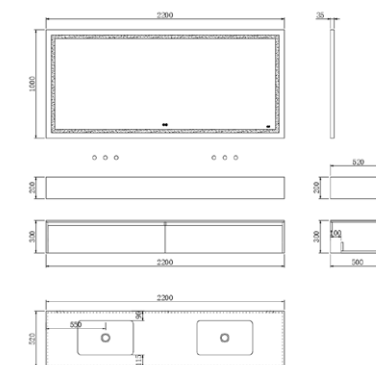

# LIGHT LUXURY HOTEL STYLE

Simple and graceful

**SALOME** *Series*

1

2

YP-67840-16

主柜: 1600X500X300mm  
面盆: 595X395X200mm  
台面: 1600X520X200mm  
镜子: 1580X680X35mm  
颜色: 麻面哑黑

YP-67840-22

主柜: 2200X500X300mm  
面盆: 595X395X200mm  
台面: 2200X520X200mm  
镜子: 2200X1000X35mm  
颜色: 麻面哑黑