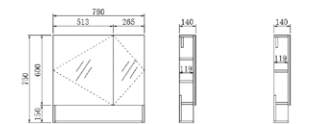

# HARMONIOUS

Leisurely and comfortable

PUZZLE Series

1

2

YP-67208B-08

主柜: 780X530X480mm  
面盆: 525X370X200mm  
台面: 800X540X15mm  
镜柜: 780X140X750mm  
颜色: 哑黑色 爵士白

YP-67208B-10