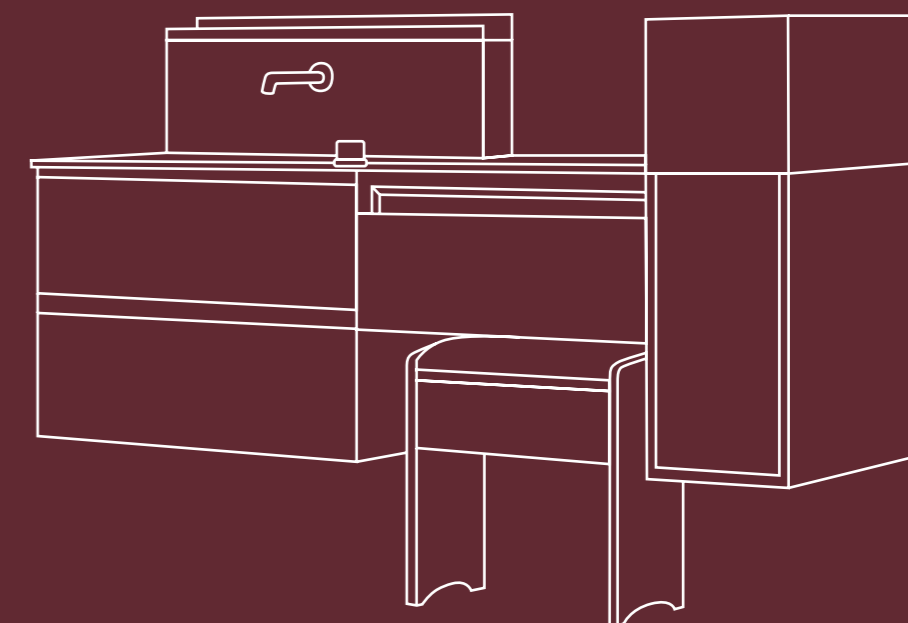

GERMAN

HEALTH
BATHROOM

德国总部 COSO Technologie Deutschland GmbH
Am Wasserfall 1 DE-51570 Windeck-schladem Germany
+49(0)5118973-798
www.coso-global.com

德国 COSO 科技公司
中国·COSO 高斯·营销管理中心
佛山市顺德区杏坛镇德进路 3 号
400-882-1238
www.coso.cn

GERMAN health bathroom

COSO takes the German industrial standards as the design theory, producing the most logical and beautiful products by high quality material, ergonomics, mathematical space, rigorous manufacturing and rational beauty.

CONTENTS

006	BAUHAUS Series
014	ADELAIDE Series
022	ETHEL Series
030	BLUE Series
038	NEO CHINESE Series
048	SALOME Series
056	PATRICIA Series
064	DES Series
072	ATHENA Series
080	URSULA Series
088	DOUBLE Series
096	INTERSECT Series
104	BERTHA Series
112	CLEMANT Series
120	LIVABILITY Series
128	DOREEN Series
136	EUDORA Series
144	FOREST Series
156	WHITE Series
168	ULE Series
180	MINIMALISM Series
188	PUZZLE Series
198	INDUSTRY Series
206	BOARD Series
212	MIRROR Series