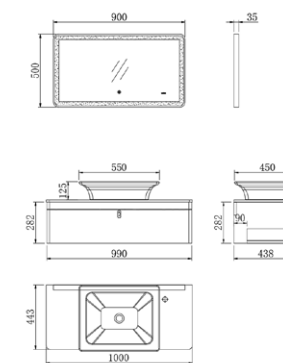

## IDES Series

1

2

3

WP-66010A

主柜: 990X438X282mm  
面盆: 550X450X125mm  
台面: 1000X443X11mm  
镜子: 900X500X35mm  
颜色: 高级灰

WP-66012A

主柜: 1190X438X282mm  
侧柜: 398X298X789mm  
层板: 660X110X3mm  
面盆: 550X450X125mm  
台面: 1200X443X11mm  
侧柜台面: 402X300X11mm  
镜子:  $\Phi$ 800X35mm  
颜色: 高级灰