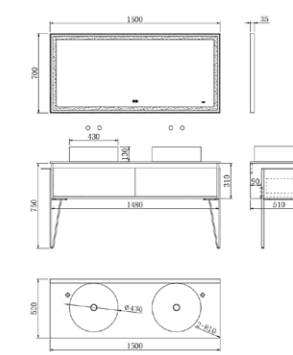

# NORDIC STYLE

Quiet and beautiful

URSULA Series

1

2

YP-67512-12

主柜: 1180X510X750mm  
面盆:  $\Phi$ 430X130mm  
台面: 1200X520X15mm  
镜子:  $\Phi$ 800X35mm  
颜色: 孔雀蓝

YP-67512-15