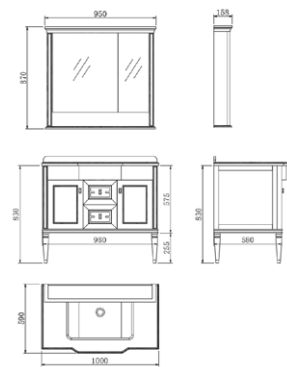

WP-66210

主柜: 980X580X830mm
面盆: 525X370X200mm
台面: 1000X590X36mm
镜柜: 950X158X870mm
颜色: 墨绿灰