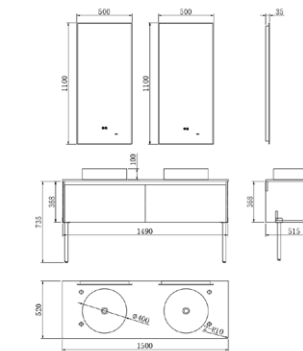

## ADELAIDE Series

1

2

YP-67115-12

主柜: 1190X515X735mm  
面盆:  $\Phi$ 400X100mm  
台面: 1200X520X12mm  
镜子: 500X1100X35mm  
颜色: 酒红色

YP-67115-15

主柜: 1490X515X735mm  
面盆:  $\Phi$ 400X100mm  
台面: 1500X520X12mm  
镜子: 500X1100X35mm  
颜色: 酒红色