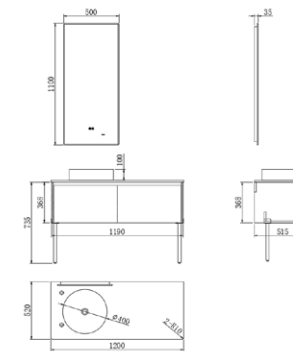

## ADELAIDE Series

1

2

YP-67115-12

主柜: 1190X515X735mm  
面盆:  $\Phi$ 400X100mm  
台面: 1200X520X12mm  
镜子: 500X1100X35mm  
颜色: 酒红色

YP-67115-15

主柜: 1490X515X735mm  
面盆:  $\Phi$ 400X100mm  
台面: 1500X520X12mm  
镜子: 500X1100X35mm  
颜色: 酒红色