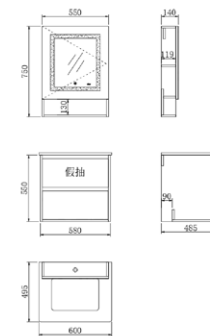

# CUSTOMIZATION

Clean and concise

WHITE Series

1

2

3

YP-67850W-06

主柜: 580X485X550mm  
一体盆: 600X495X20mm  
镜柜: 550X140X750mm  
颜色: 哑白色

YP-67850W-08

主柜: 780X485X550mm  
一体盆: 800X495X20mm  
镜柜: 750X140X700mm  
颜色: 哑白色

YP-67850W-10

主柜: 980X485X550mm  
一体盆: 1000X495X20mm  
镜柜: 900X140X700mm  
颜色: 哑白色