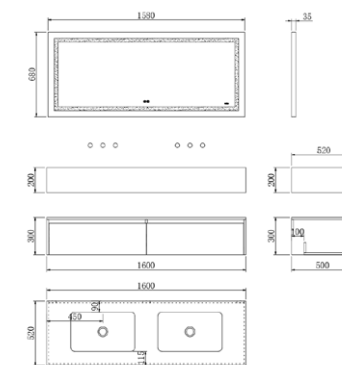

# LIGHT LUXURY HOTEL STYLE

Simple and graceful

**SALOME** *Series*

1

2

YP-67840-16

主柜: 1600X500X300mm  
面盆: 595X395X200mm  
台面: 1600X520X200mm  
镜子: 1580X680X35mm  
颜色: 麻面哑黑

YP-67840-22

主柜: 2200X500X300mm  
面盆: 595X395X200mm  
台面: 2200X520X200mm  
镜子: 2200X1000X35mm  
颜色: 麻面哑黑