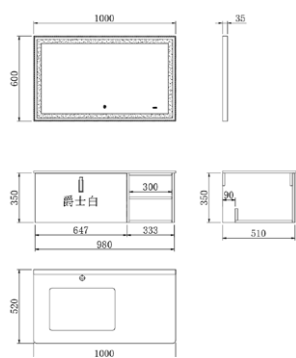

# BERTHA

SERIES

1

2

3

YP-66701-08

主柜: 780X510X350mm  
面盆: 525X370X200mm  
台面: 800X520X12mm  
镜柜: 550X800X35mm  
颜色: 哑黑色 爵士白

YP-66701-10