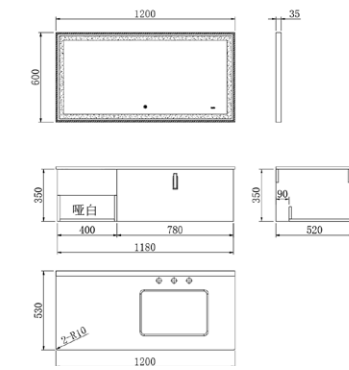

YP-66702-12

主柜: 1180X520X350mm
面盆: 525X370X200mm
台面: 1200X530X12mm
镜子: 1200X600X35mm
颜色: 咖啡木纹 哑白色