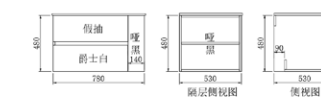

# HARMONIOUS

Leisurely and comfortable

PUZZLE Series

1

2

YP-67208B-08

主柜: 780X530X480mm  
面盆: 525X370X200mm  
台面: 800X540X15mm  
镜柜: 780X140X750mm  
颜色: 哑黑色 爵士白

YP-67208B-10