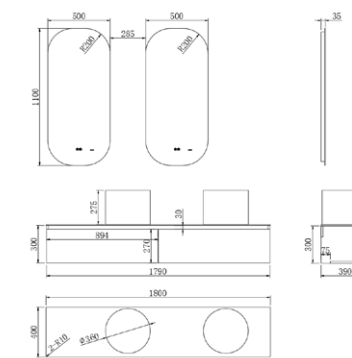

## INTERSECT *Series*

1

2

WP-67713-12

主柜: 1190X390X300mm  
 面盆:  $\Phi$ 360X275mm  
 台面: 1200X400X11mm  
 镜子: 500X1100X35mm  
 颜色: 哑光灰

WP-67713-18

主柜: 1790X390X300mm  
 面盆:  $\Phi$ 360X275mm  
 台面: 1800X400X11mm  
 镜子: 500X1100X35mm  
 颜色: 哑光灰