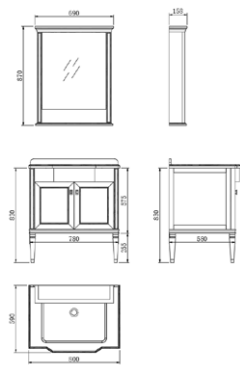

# ATHENA

SERIES

1

2

3

WP-66208A-08

主柜: 780X580X830mm  
面盆: 525X370X200mm  
台面: 800X590X36mm  
镜柜: 690X158X870mm  
颜色: 墨绿灰

WP-66208B