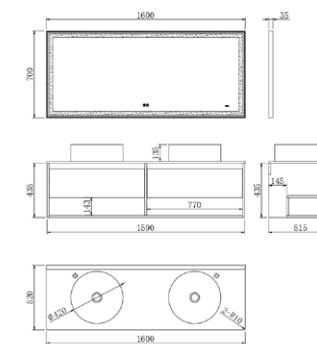

# PURE AND ELEGANT

Simple and pure

IDOREEN *Series*

1

2

YP-67712-12

主柜: 1190X515X435mm  
面盆:  $\Phi$ 420X135mm  
台面: 1200X520X15mm  
镜子: 1200X600X35mm  
颜色: 丹青蓝

YP-67712-16