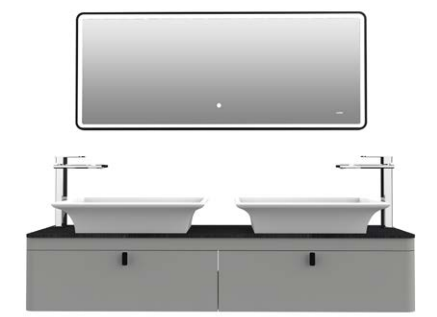

## IDES Series

1

2

3

WP-66010A

主柜: 990X438X282mm  
面盆: 550X450X125mm  
台面: 1000X443X11mm  
镜子: 900X500X35mm  
颜色: 高级灰

WP-66012A

主柜: 1190X438X282mm  
侧柜: 398X298X789mm  
层板: 660X110X3mm  
面盆: 550X450X125mm  
台面: 1200X443X11mm  
侧柜台面: 402X300X11mm  
镜子:  $\Phi$ 800X35mm  
颜色: 高级灰