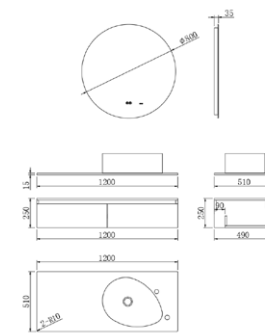

# STYLISH AND CLEAN

Quiet and beautiful

DOUBLE Series

1

YP-67810-12

主柜：1200X490X250mm  
面盆：535X395X165mm  
台面：1200X510X15mm  
镜子：Φ800X35mm  
颜色：麻面哑黑