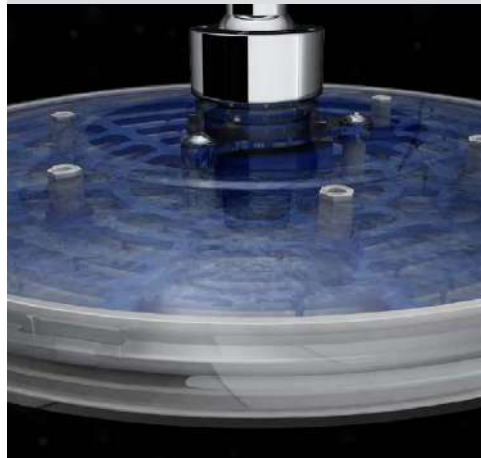

利用水压原理控制开关·颠覆传统龙头开合模式·让公共场所远离交叉感染·引领第四代水龙头变革·
0.1 秒即按即出水
0~15 秒调节延时关水
0 细菌感染

HARDWARE TECHNOLOGY

五金技术

EASY CLEANING TOP SPRAY (LARGE SHOWER HEAD)DESIGN 易洁顶喷 (大花洒) 设计

Each outlet is inlaid with silica gel granules in a large shower, which is soft and elastic. It can remove impurities and scale in the outlet with a simple sweep of the hand to prevent blockage.

大花洒每个出水孔镶嵌硅胶胶粒·柔软有弹性·只需轻轻用手一扫·便能清除出水孔的杂质和水垢·防止堵塞

AIR INJECTION SELF-CLEANING TECHNOLOGY 空气注入自洁技术

With the mixture of air and water, the water drops become full and smooth like natural rain, bringing you a shower experience like rain; Top spray built-in automatic descaling design, water outlet never blocked, more comfortable to use.

空气和水的混合技术·水滴变得饱满柔顺如天然雨落·带给你雨淋般的淋浴体验;顶喷内置自动除垢设计·出水孔永不堵塞·使用更舒心

LARGE SHOWER HEAD WITH LARGE GAUGE ANTI-WATER CHANNELING DESIGN 淋浴大花洒大曲脚防窜水设计

1. The distance between national standard outlet is 15CM, and the adjustable range of bend foot is 8-20cm;
2. It is equivalent to a diagonal valve, which can be easily removed from the main sprinkler valve;
3. check valve design, prevent channeling water, to prevent the temperature of hot and cold.