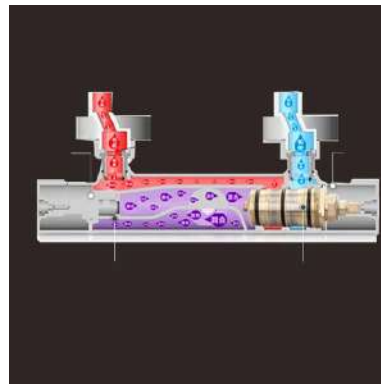

软管柔软有韧性·在软管和花洒连接处应用人性化 360° 防缠绕设计·避免在使用过程中像传统花洒由于软管和花洒固定连接而造成不能自由使用的不便

HARDWARE TECHNOLOGY 五金技术

Thermostatic shower
恒温花洒

**HIGH SENSITIVITY
ATTEMPERATION IN AN INSTANT**
冷触技术

The safety appearance wrapped in cold water can avoid the risk of external burns for both children and the elderly. It is like being in an intelligent protective shell to make all-round protection.

用冷水包裹的安全外表·无论是儿童·老人都避免了外表烫伤风险·犹如置身于智能保护壳中·实现全方位防护

**SHOWER HEAD LOWER OUTLET
180 DEGREE ROTATION DESIGN**
38°C智能恒温技术

The thermostatic faucet can automatically balance the inflow of cold water and hot water in a short time through the thermostatic control valve core to support the temperature of the outlet water, say goodbye to the hot and cold shower, the operation is intuitive and convenient.

恒温龙头可通过恒温调节阀芯·在很短的时间内自动平衡冷水和热水的进水量以保持出水温度的稳定·告别淋浴时的忽冷忽热·操作使用直观方便

**FLASH ELECTROPLATING
TECHNOLOGY**
不用电的恒温阀芯

SMA thermostatic valve core reaction speed is very high when hot or cold water pressure suddenly changes, or hot water temperature change suddenly, thermostatic valve core in a very short period can be the automatic balance of cold water and hot water pressure, to support the stability of the water temperature, without the need for manual adjustment without power control.