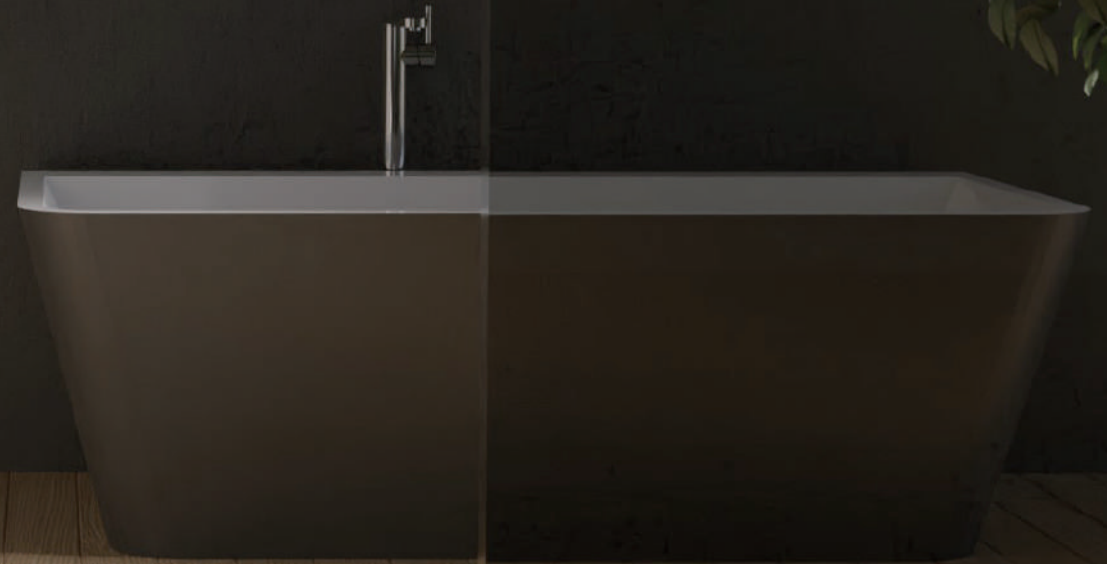

TOILET

Performance and luxurious personality are presented equally