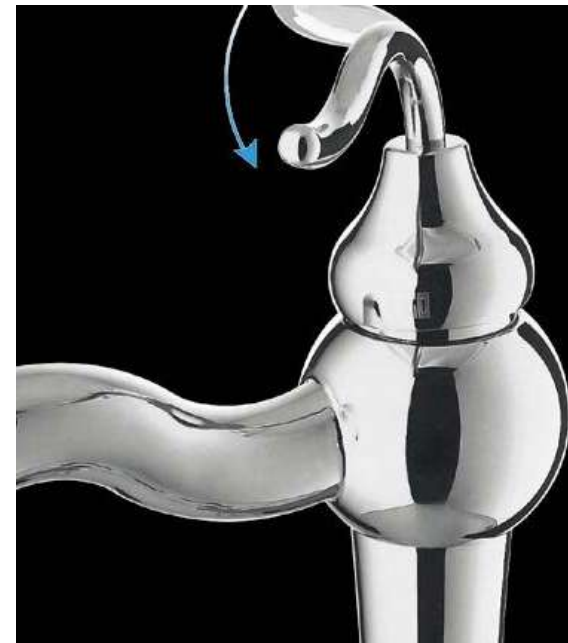

TECHNOLOGY OF AUTOMATIC RETURN TO COLD 自动回冷技术

Special automatic cooling spool can automatically return to the cold water outlet mode after closing the water outlet switch to avoid accidental scalding by hot water. To protect the safety of water for old people and children is the masterpiece of COSO humanized design.

特设自动回冷阀芯·在关闭出水开关后能自动回位至冷水出水模式·避免遭受热水的意外烫伤·保护老人小孩用水安全·是德国 COSO 人性化设计的杰作