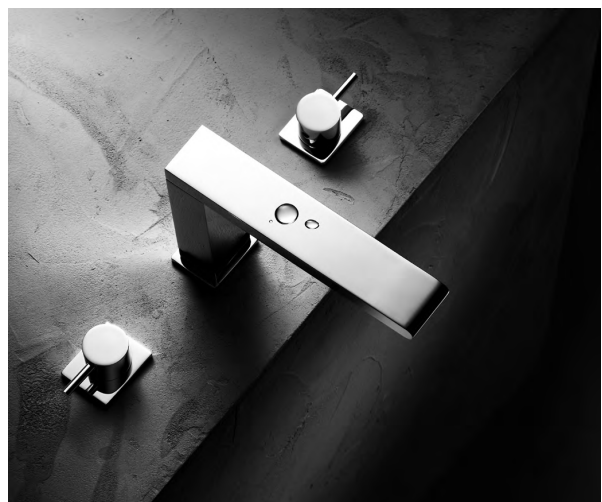

Special automatic cooling spool can automatically return to the cold water outlet mode after closing the water outlet switch to avoid accidental scalding by hot water. To protect the safety of water for old people and children is the masterpiece of COSO humanized design.

特设自动回冷阀芯·在关闭出水开关后能自动回位至冷水出水模式·避免遭受热水的意外烫伤·保护老人小孩用水安全·是德国 COSO 人性化设计的杰作

TOUCH CONTROL TECHNOLOGY 触控技术

Using the principle of water pressure to control the switch, overturn the traditional faucet opening and closing mode, keep public places away from cross-infection, and lead the revolution of the fourth generation faucet. Press 0.1 SEC to give water immediately
0~15 seconds to adjust the time delay of water closing
Zero Bacterial Infection

利用水压原理控制开关·颠覆传统龙头开合模式·让公共场所远离交叉感染·引领第四代水龙头变革·
0.1 秒即按即出水
0~15 秒调节延时关水
0 细菌感染

HARDWARE TECHNOLOGY

五金技术

EASY CLEANING TOP SPRAY (LARGE SHOWER HEAD)DESIGN 易洁顶喷 (大花洒) 设计

Each outlet is inlaid with silica gel granules in a large shower, which is soft and elastic. It can remove impurities and scale in the outlet with a simple sweep of the hand to prevent blockage.