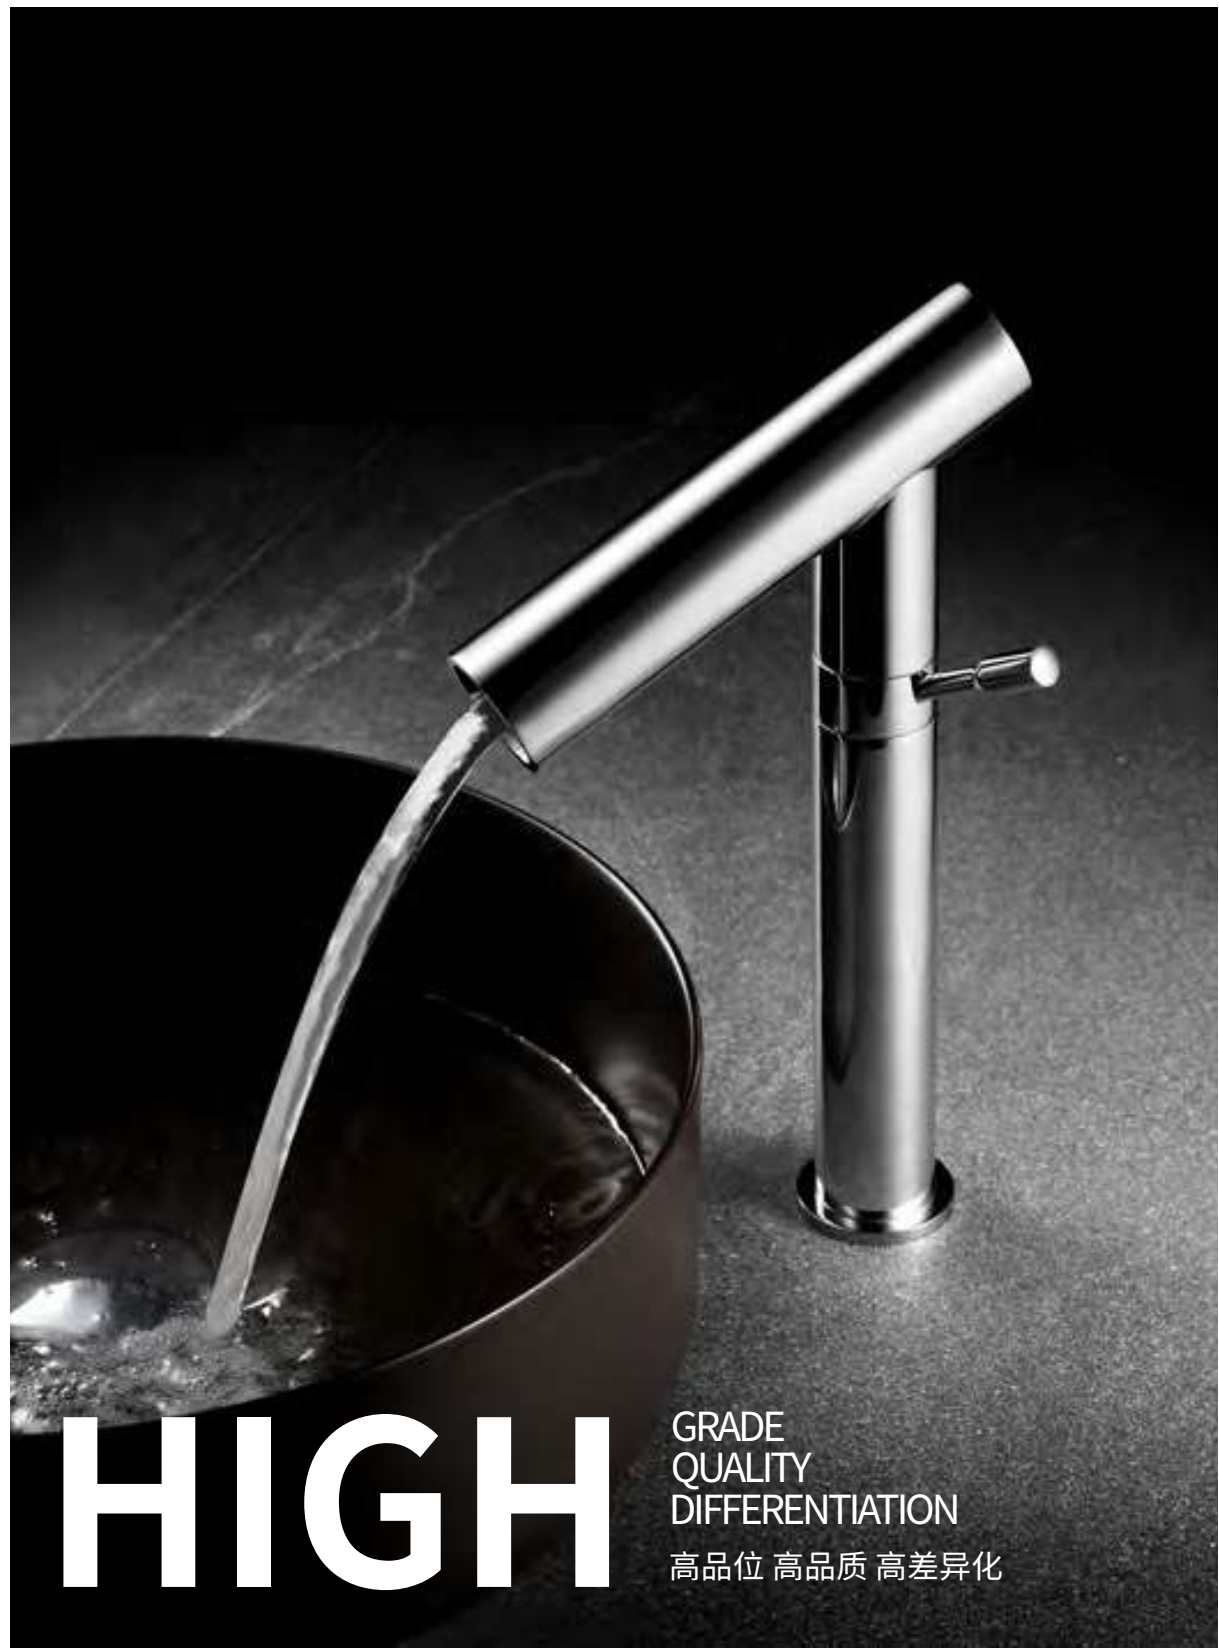

特设自动回冷阀芯·在关闭出水开关后能自动回位至冷水出水模式·避免遭受热水的意外烫伤·保护老人小孩用水安全·是德国 COSO 人性化设计的杰作

TOUCH CONTROL TECHNOLOGY 触控技术

Using the principle of water pressure to control the switch, overturn the traditional faucet opening and closing mode, keep public places away from cross-infection, and lead the revolution of the fourth generation faucet. Press 0.1 SEC to give water immediately
0~15 seconds to adjust the time delay of water closing
Zero Bacterial Infection

利用水压原理控制开关·颠覆传统龙头开合模式·让公共场所远离交叉感染·引领第四代水龙头变革·
0.1 秒即按即出水
0~15 秒调节延时关水
0 细菌感染

HARDWARE TECHNOLOGY

五金技术

EASY CLEANING TOP SPRAY (LARGE SHOWER HEAD)DESIGN 易洁顶喷 (大花洒) 设计

Each outlet is inlaid with silica gel granules in a large shower, which is soft and elastic. It can remove impurities and scale in the outlet with a simple sweep of the hand to prevent blockage.