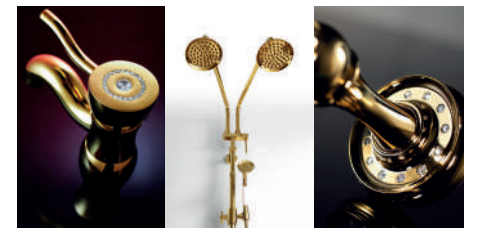

钻石世家系列

毕业于世界著名的德国杜塞尔多夫艺术学院，获得工科硕士学位。毕业后他历任世界众多知名品牌公司高级设计师。1992年在法兰克福建立个人设计工作室，有多项作品获得汉诺维 IF 设计大奖及生态设计大奖